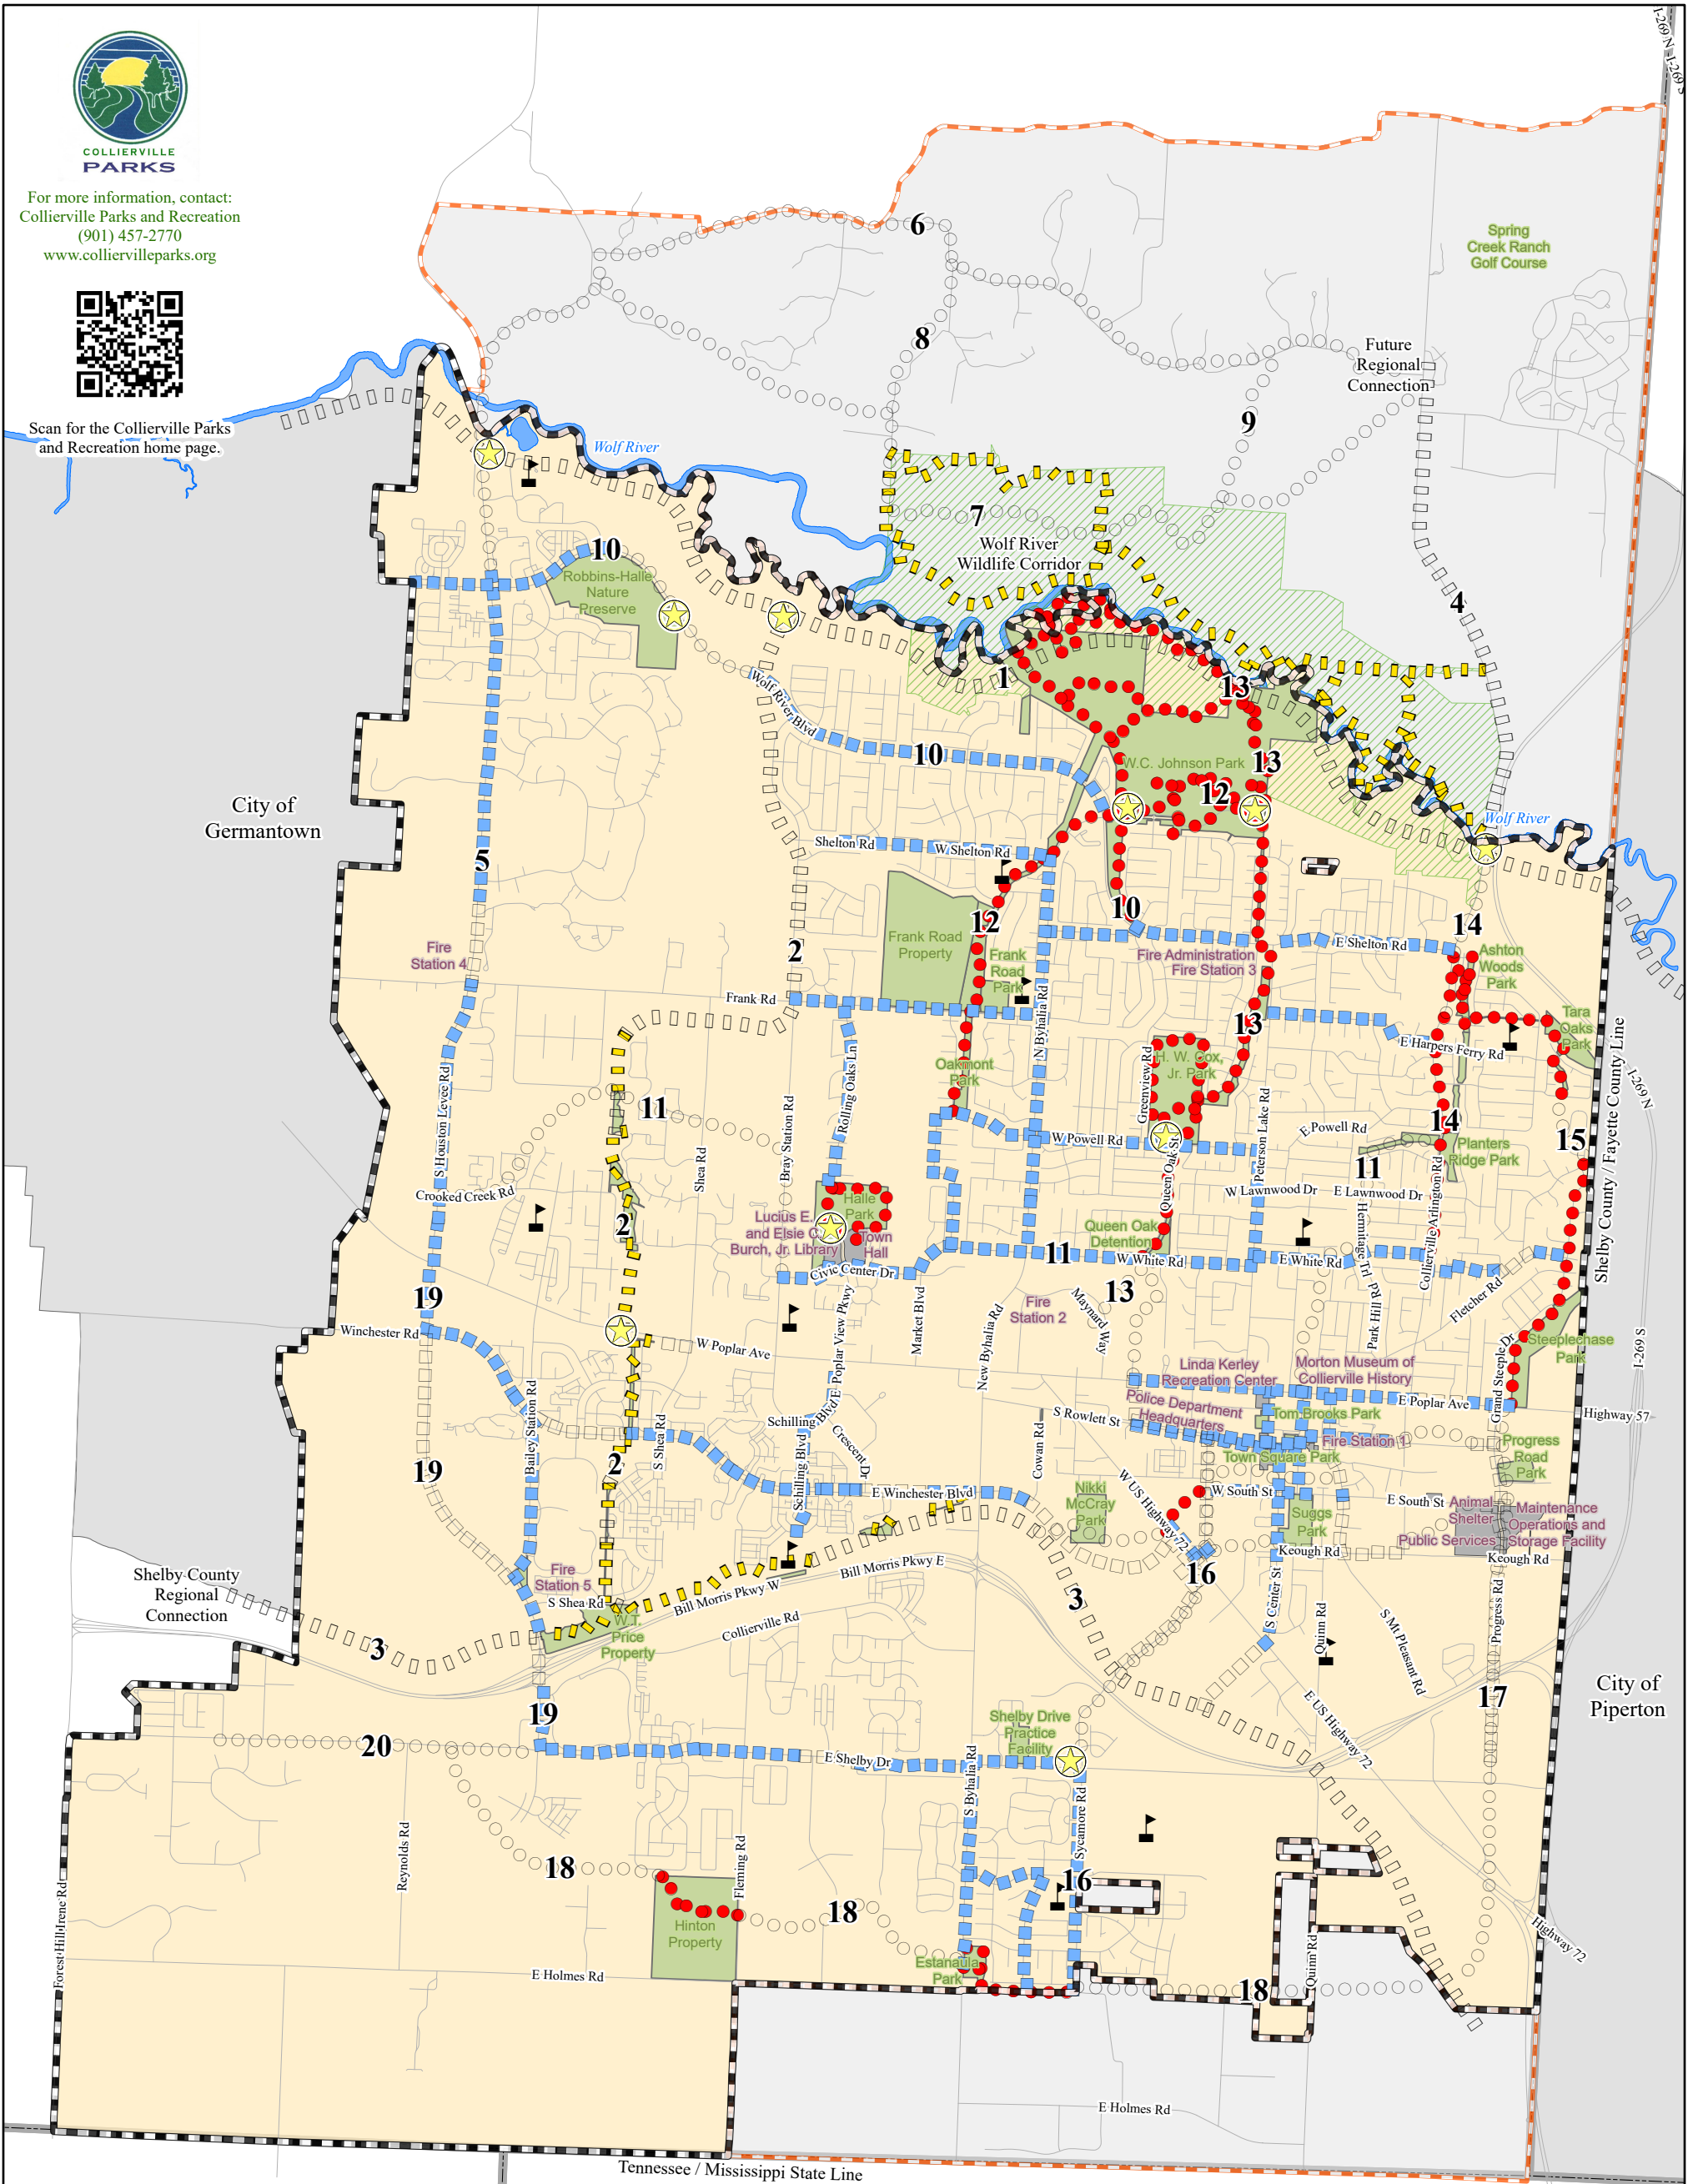

COLLIERVILLE PARKS

For more information, contact:
Collierville Parks and Recreation
(901) 457-2770
www.colliervilleparks.org

Scan for the Collierville Parks and Recreation home page.

- Regional Trail Network**
 - 1. Wolf River Trail
 - 2. Sanders Creek Trail
 - 3. Nonconnah Creek Trail
 - 4. Collierville-Arlington Trail
- Local Trail Network**
 - 5. Houston Levee Trail
 - 6. Raleigh-LaGrange Trail
 - 7. North Creek Trail
 - 8. Primrose Trail
 - 9. Creek Branch Trail
 - 10. Wolf River Pkwy. Trail
 - 11. White Road Trail
 - 12. Halle Park Trail
 - 13. Powell Park Trail
 - 14. Collierville-Arlington Trail
 - 15. Tara Oaks Trail
 - 16. Sycamore Trail
 - 17. Progress Road Trail
 - 18. South Creek Trail
 - 19. Houston-Levee South Trail
 - 20. Shelby Road Trail
- Neighborhood Sidewalk Network**

Completed trails are indicated in yellow, red, or blue.

Collierville Greenbelt Network

1:45,000

Greenbelt Master Plan updated in May 2006
Map Produced: December 2024

- Trailheads
- Schools
- Streets
- Wolf River Wildlife Corridor
- Wolf River
- Town Parks
- Town Boundary
- Collierville Annexation Reserve